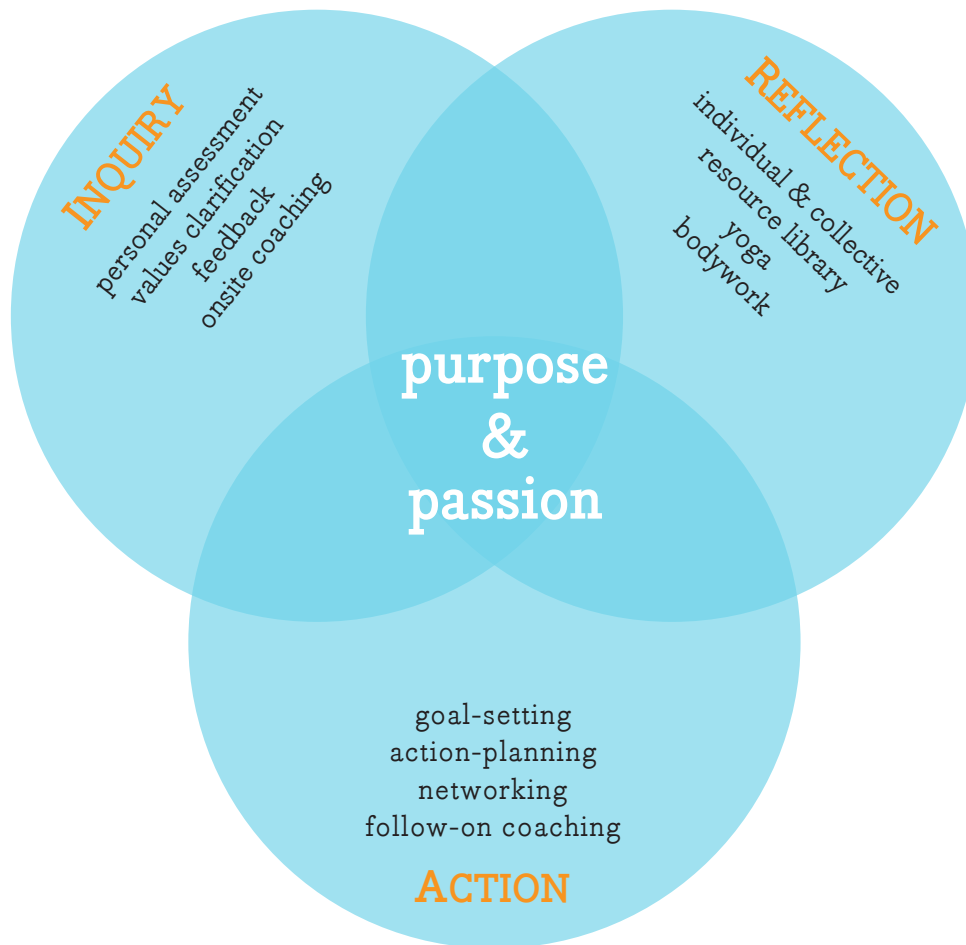

HOW the ENCORE Discovery Process Works